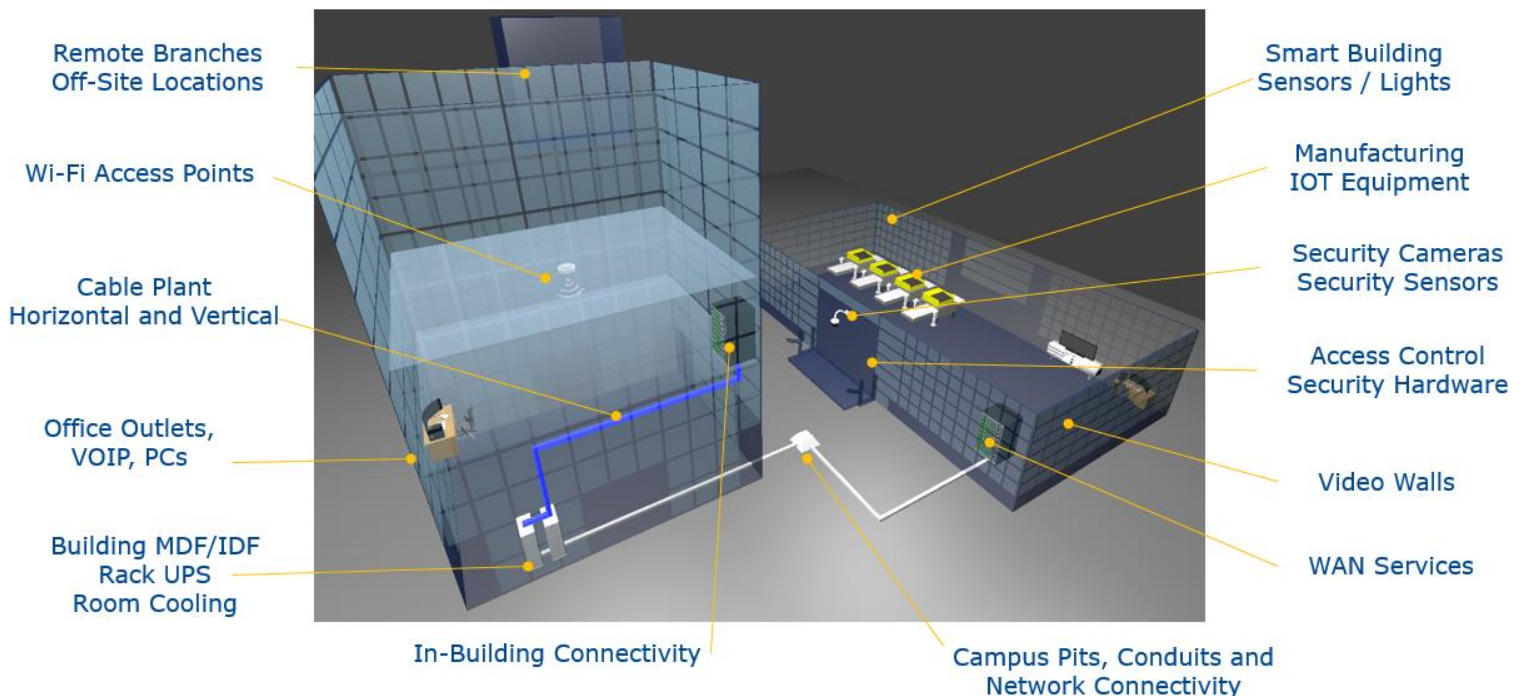

Jay Wallace, Systems Administrator,
Woodland Park Zoo

Success with Cormant Campus IM

Cormant-CS eliminates siloed data sources such as multiple spreadsheets, databases and drawings, delivering a single source of truth to manage Campus and enterprise IT infrastructure assets, connections and capacities.