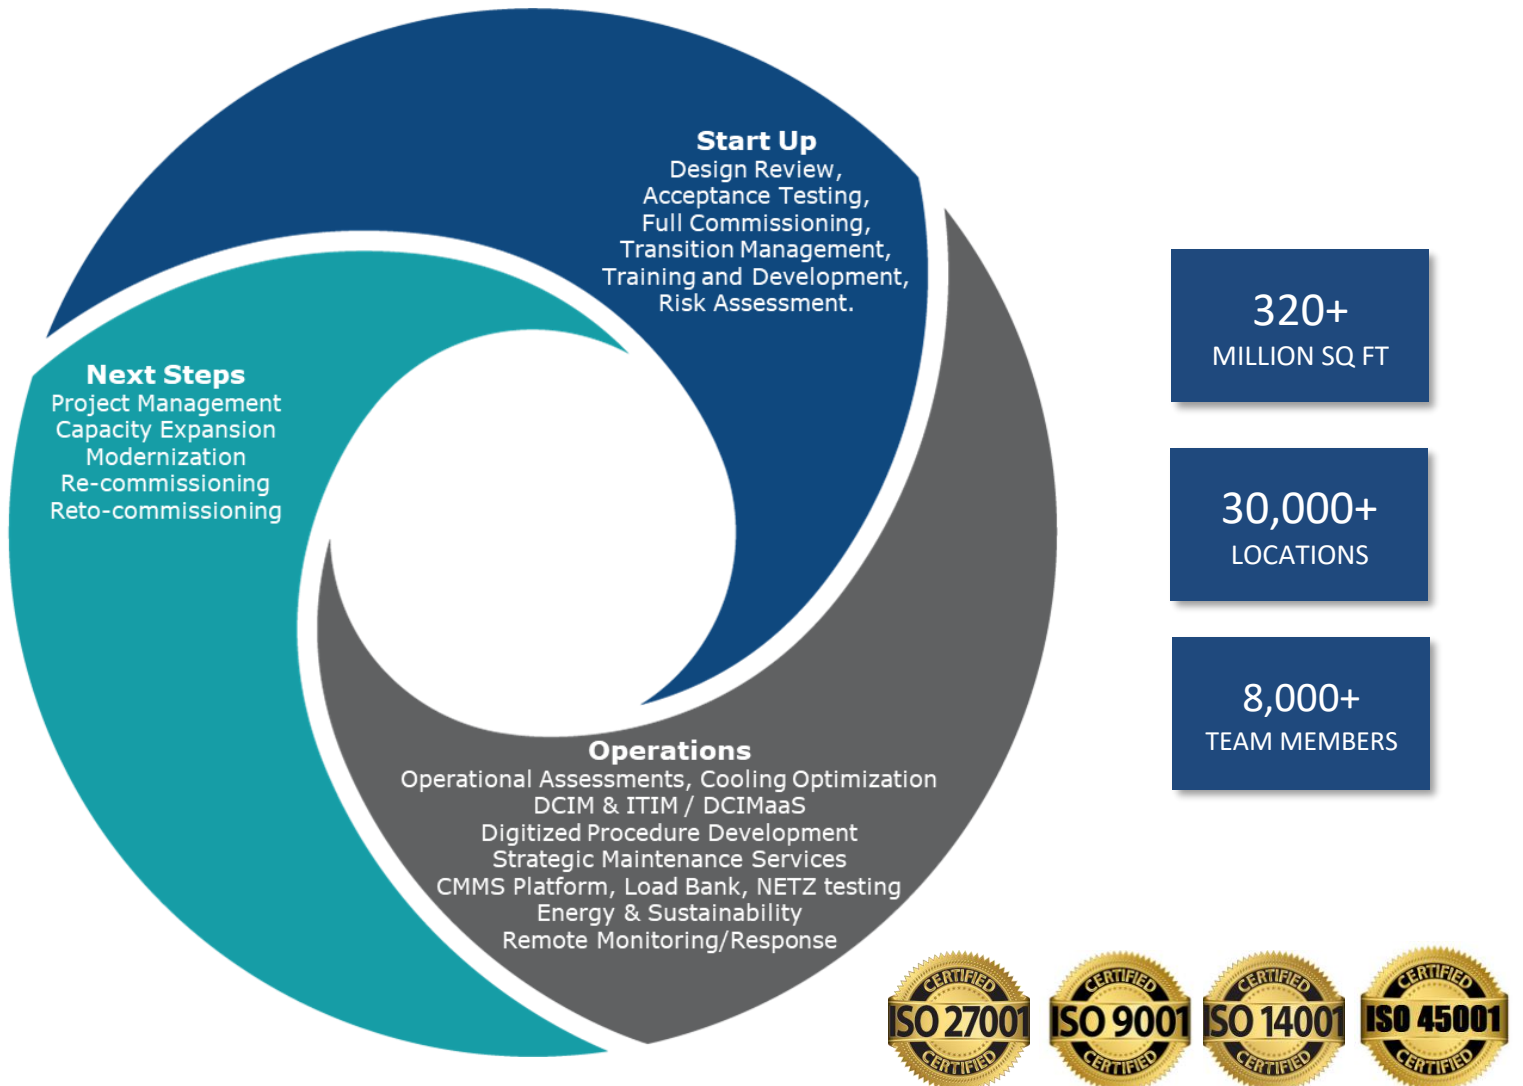

BGIS Global Critical Environments

BGIS Critical Environments has a 25+ year history of supporting critical infrastructure in Data Centers, Government, Financial Institutions, Pharmaceuticals, Telecom and Public Utilities

CE Teams Operational Support

- Gray & White Space Operational Assessments
- Due Diligence work, pre-purchase
- Site-Specific Training & Development
- Digital Procedure Development
- Incident Analysis & Reporting
- Operational Standards Management

Strategic Consulting Services

- Transition to Operations
- Site-Specific Training & Development
- Technical Project Management
- Energy Management services
- Cormant-CS DCIM System deployment and Operations

Connect with us: www.cormant.com

World Wide: +1 805 747 4178
Australia: +61 (0)2 8518 1298
Belgium: +32 (0)2 401 9240

Germany: +49 (0)6922 224 6223
Ireland: +353 1531 4869
Italy: +39 02360 48279

Netherlands: +31 (0)20 220 9036
Poland: +48 (0)2 2206 2153
Singapore: +65 3159 3522

UK: +44 (0)20 33 972 911
USA/Canada: +1 855 CORMANT
Cormant-Sales@BGIS.com